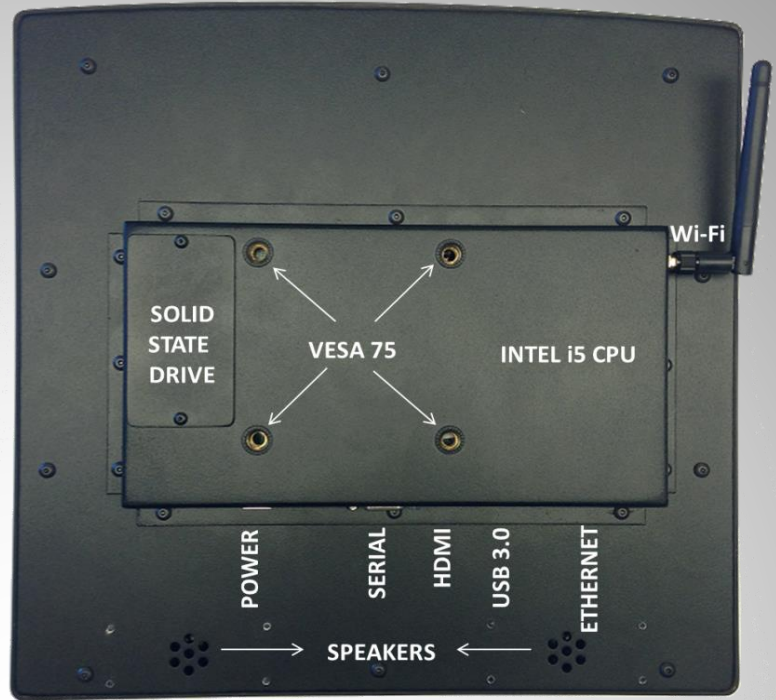

## RadioMobile's Patriot MDC features:

- 12" High bright mobile display
- Built-in i5 mobile computer
- Optional keyboard
- Competitive pricing
- Public/private network compatibility
- Ruggedized design for in-vehicle use

## Features

- Intel i5 Processor
- Memory - 8GB RAM
- Single Ethernet - RJ-45, Integrated 10/100/1000 LAN
- Serial, USB 3.0 & 2.0 ports
- 2.5" MSATA II Solid State Drive - Removable, Shock Resistant - 1500G
- Wi-Fi - 802.11b,g,n & Bluetooth External
- Fanless, Enclosed Assembly
- 12.1" 1024 x 768 XGA Vehicle Display
- 0 to 1600 NIT Touch Screen LCD (Adjustable, Less Filters)
- 12 Programmable LED Backlit Function Buttons
- 2 USB 2.0 Ports in Front - 2 USB 3.0 Ports in Rear
- Integrated Stereo Speakers with Adjustable Volume and External Stereo PA Output
- Aluminum Alloy and Molded ABS Bezel
- 11.6"(H) x 11.8"(W) x 2.1"(D) at base, 0.9"(D) in screen area
- Built-in Power Supply with 6.8V-28V Range
- Secondary HDMI display support
- 10°C to +65°C

## Keyboard (optional)

- Ruggedized, LED backlit, Splash Proof with Touchpad
- Low Profile with Full Travel Key switches
- 82 Key Compact Design

- Overall Dimensions: 12"H x 7.75"W x 1.25"D
- Plastic Injection Molded Top with Metal Bottom
- Interface: PS/2 or USB Standard