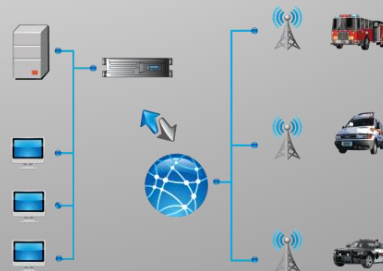

## RadioMobile's Patriot MDC features:

- 12" High bright mobile display
- Built-in i5 mobile computer
- Optional keyboard
- Competitive pricing
- Public/private network compatibility
- Ruggedized design for in-vehicle use

## Keyboard (optional)

- Ruggedized, LED backlit, Splash Proof with Touchpad
- Low Profile with Full Travel Key switches
- 82 Key Compact Design

- Overall Dimensions: 12"H x 7.75"W x 1.25"D
- Plastic Injection Molded Top with Metal Bottom
- Interface: PS/2 or USB Standard

## Mobile Data Software Solutions

- CAD and mobile software
- Customized layouts and interfaces
- Network efficiency independent

## Mobile Data Networking Solutions

- Public & private networking solutions
- Design & consulting services
- Interface with 3<sup>rd</sup> party system